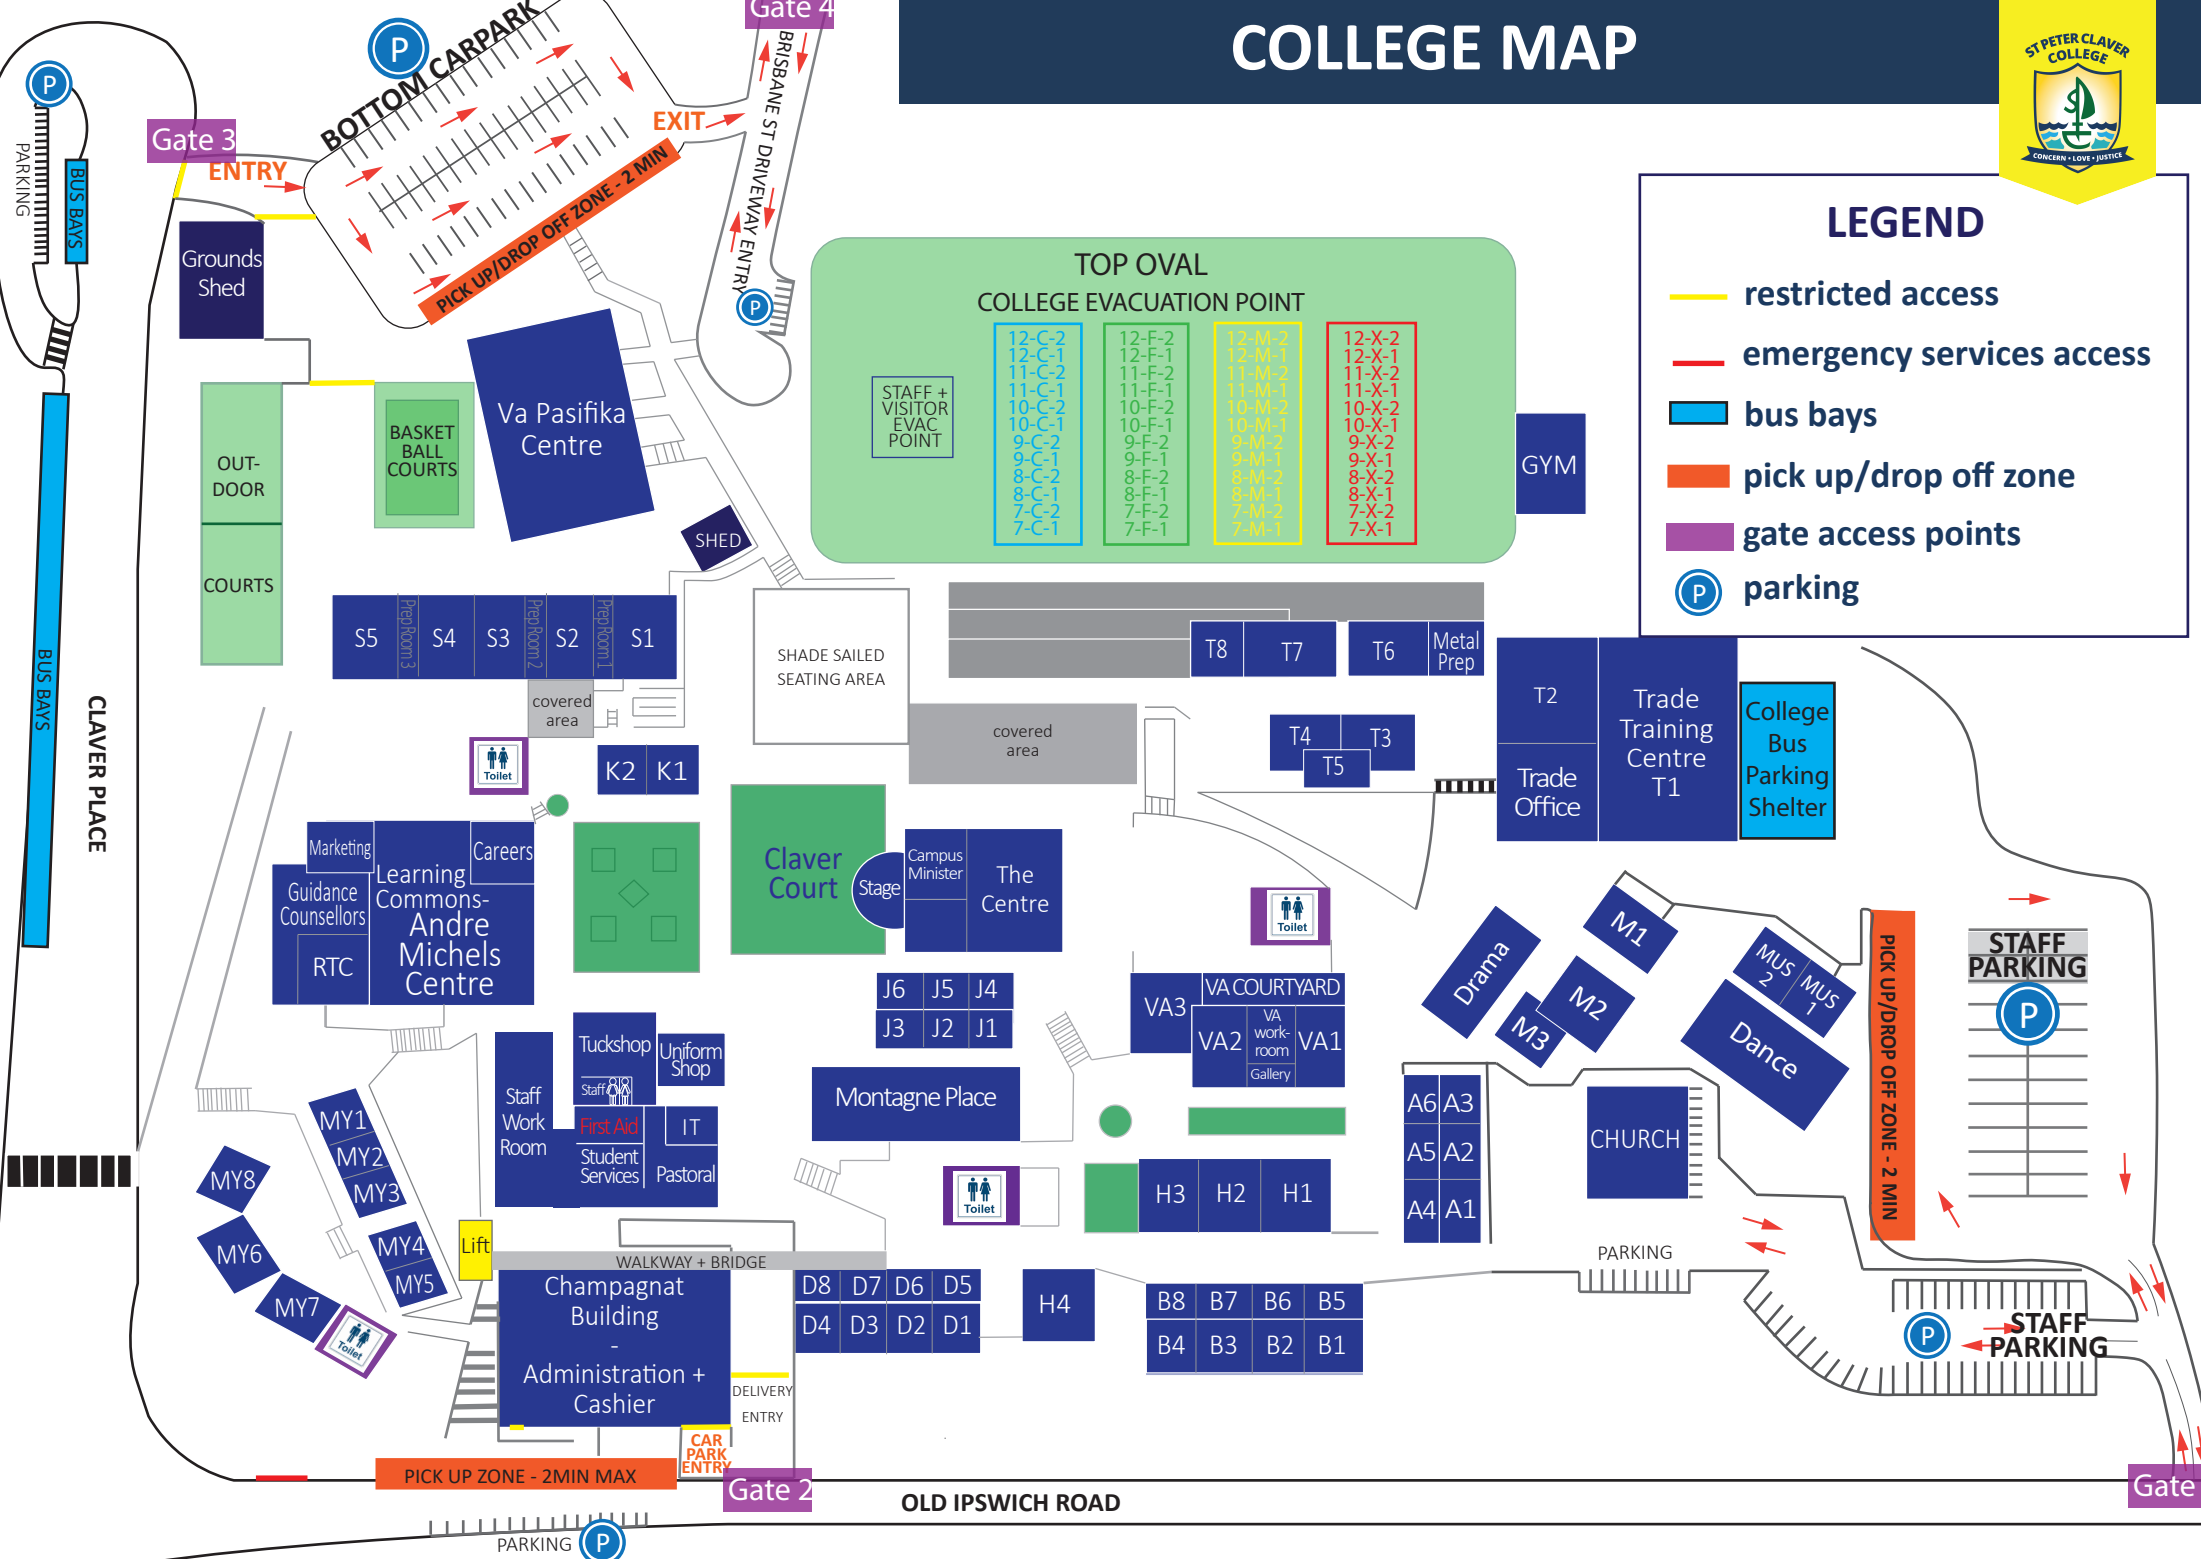

COLLEGE MAP

LEGEND

- restricted access
- emergency services access
- bus bays
- pick up/drop off zone
- gate access points
- P parking

OLD IPSWICH ROAD

CLAVER PLACE

BUS BAYS

BUS BAYS

PICK UP ZONE - 2MIN MAX

PICK UP/DROP OFF ZONE - 2 MIN

PICK UP/DROP OFF ZONE - 2 MIN

CAR PARK ENTRY

Gate 2

Gate 4

Gate 3

Gate 1

P

BASKET BALL COURTS

Va Pasifika Centre

SHED

TOP OVAL COLLEGE EVACUATION POINT

STAFF + VISITOR EVAC POINT

GYM

S5 S4 S3 S2 S1

SHADE SAILED SEATING AREA

CAR PARK ENTRY

Gate 2

Gate 4

Gate 3

Gate 1

P

P

P